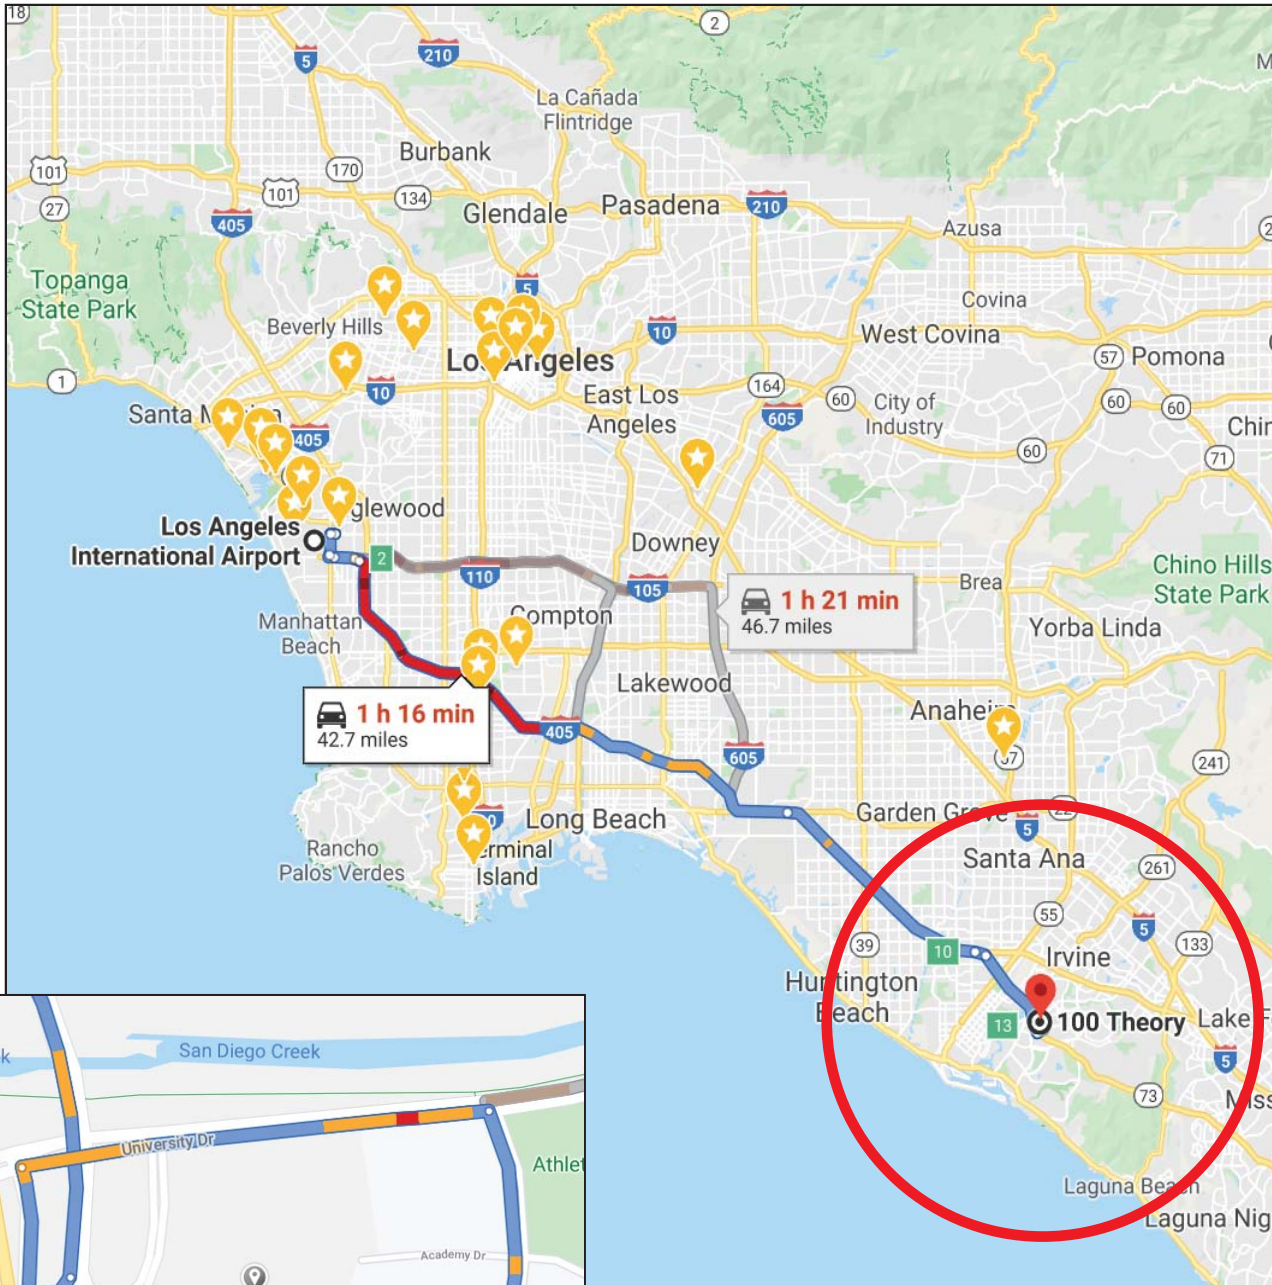

Western Institute of Legal Medicine Conference Site

Los Angeles Airport to Irvine Campus

Los Angeles International Airport
1 World Way, Los Angeles, CA 90045

Get on I-105 E from S Sepulveda Blvd
[3 min (1.4 mi)]

Take I-405 S to Bison Ave in Newport Beach.
Take exit 13 from CA-73 S [39 min (40.5 mi)]

Continue on Bison Ave to your destination in
Irvine [3 min (0.8 mi)]

100 Theory
Irvine, CA 92617