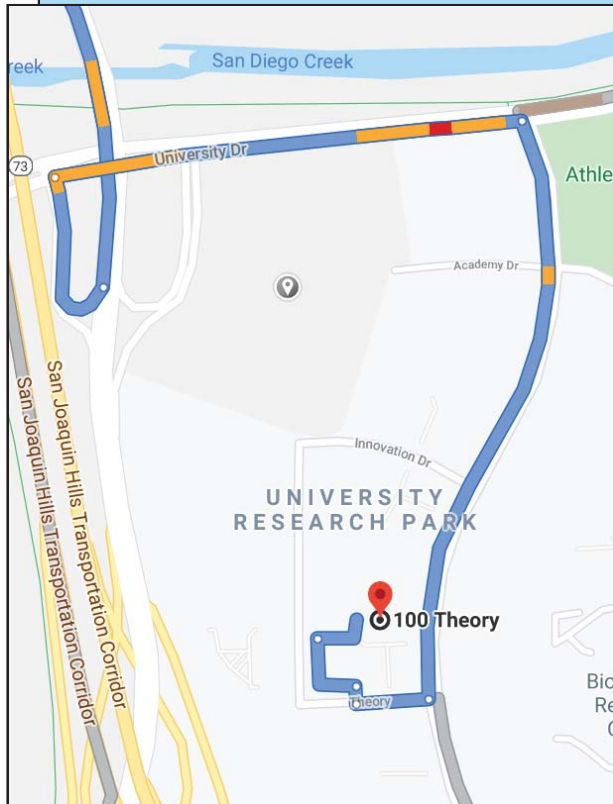

Western Institute of Legal Medicine Conference Site

Los Angeles Airport to Irvine Campus

Los Angeles International Airport
1 World Way, Los Angeles, CA 90045

Get on I-105 E from S Sepulveda Blvd
[3 min (1.4 mi)]

Take I-405 S to Bison Ave in Newport Beach.
Take exit 13 from CA-73 S [39 min (40.5 mi)]

Continue on Bison Ave to your destination in
Irvine [3 min (0.8 mi)]

100 Theory
Irvine, CA 92617