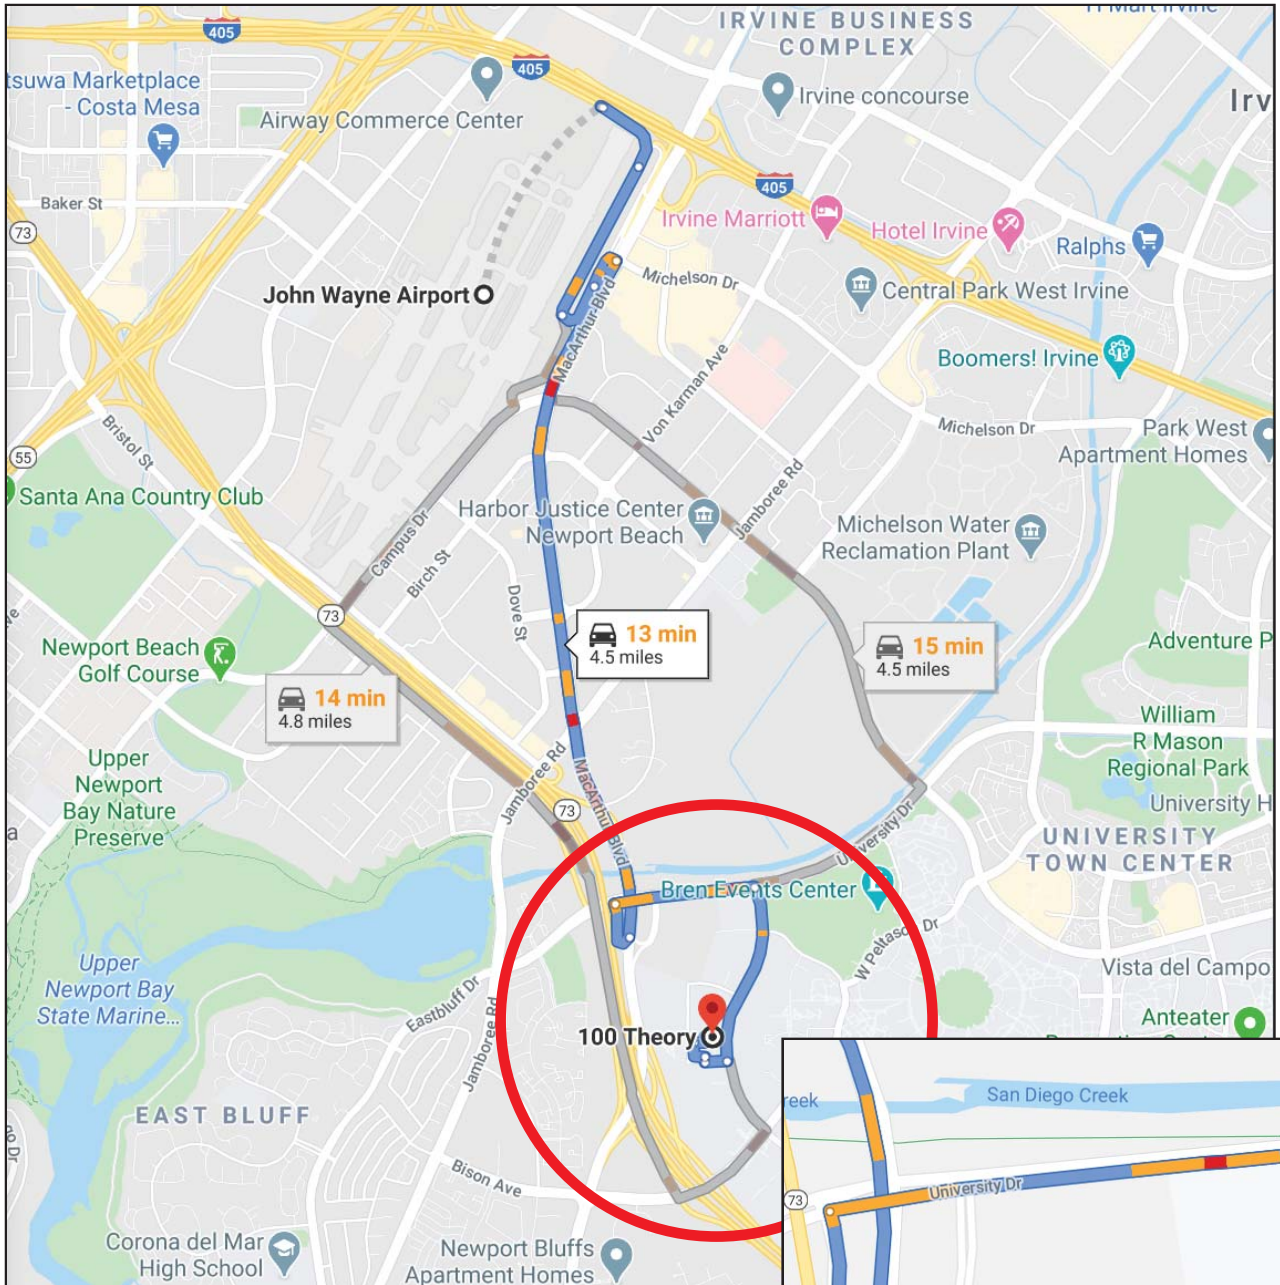

Western Institute of Legal Medicine Conference Site

John Wayne Airport to Irvine Campus

John Wayne Airport
18601 Airport Way, Santa Ana, CA 92707

Take JWA Roadway and N Airport Way to MacArthur Blvd [4 min (1.0 mi)]

Continue on MacArthur Blvd to California Ave
[6 min (2.7 mi)]

Continue on California Ave to your destination
[3 min (0.7 mi)]

100 Theory
Irvine, CA 92617